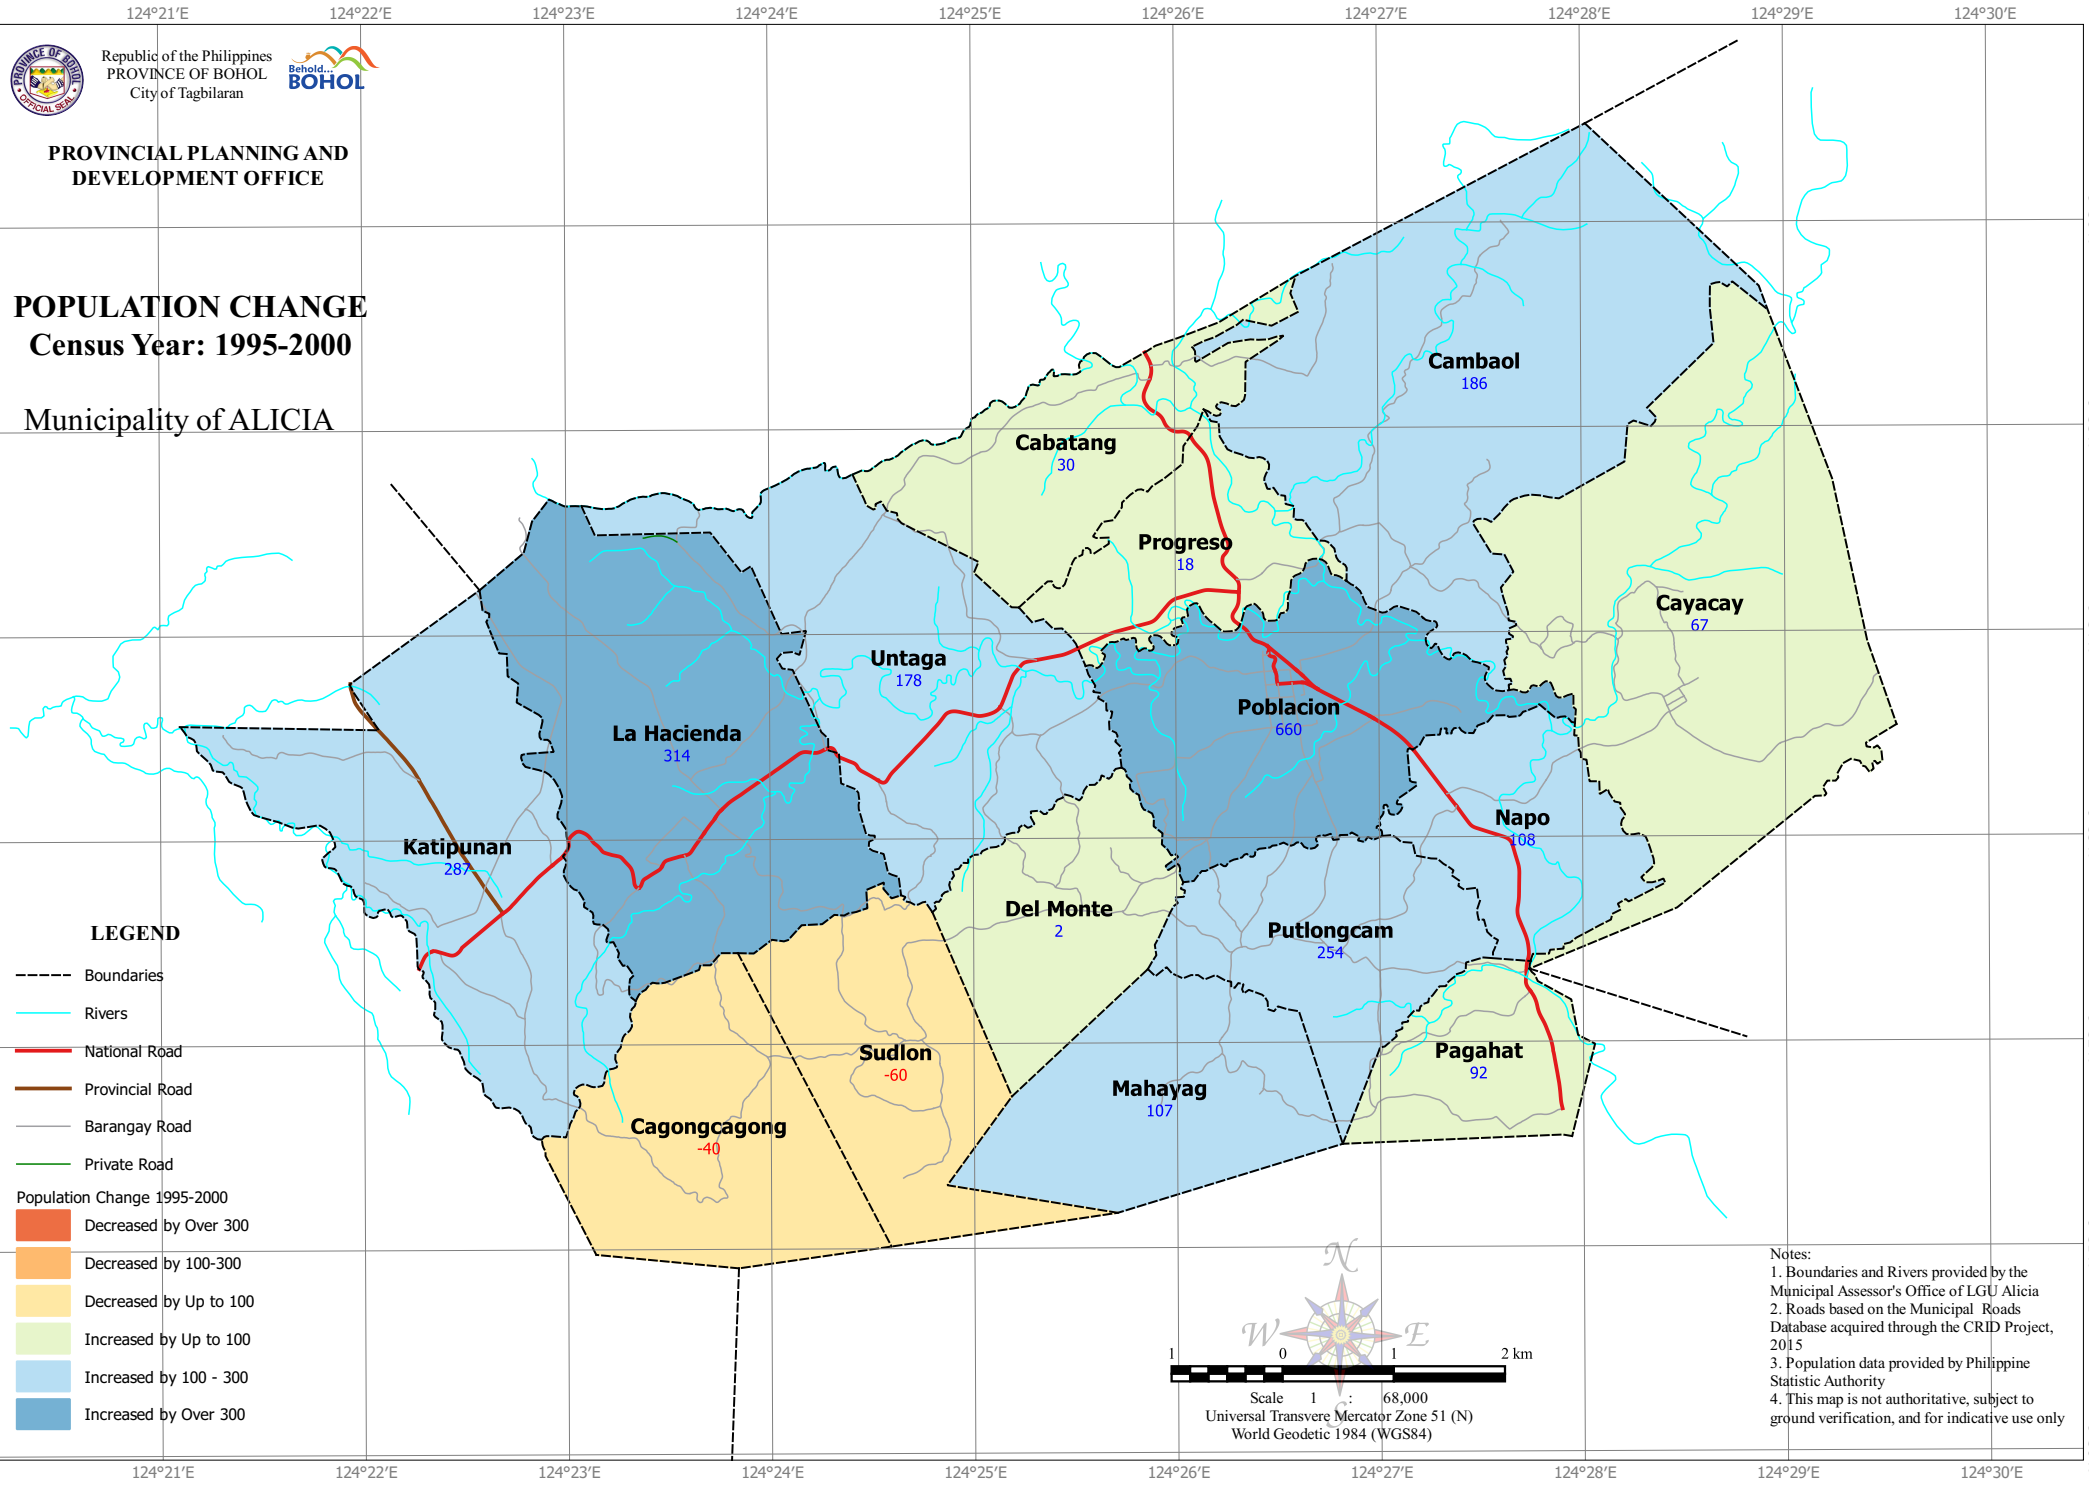

**PROVINCIAL PLANNING AND
 DEVELOPMENT OFFICE**

**POPULATION CHANGE
 Census Year: 1995-2000**

Municipality of ALICIA

LEGEND

- Boundaries
 - Rivers
 - National Road
 - Provincial Road
 - Barangay Road
 - Private Road
- Population Change 1995-2000
- Decreased by Over 300
 - Decreased by 100-300
 - Decreased by Up to 100
 - Increased by Up to 100
 - Increased by 100 - 300
 - Increased by Over 300

Notes:
 1. Boundaries and Rivers provided by the Municipal Assessor's Office of LGU Alicia
 2. Roads based on the Municipal Roads Database acquired through the CRID Project, 2015
 3. Population data provided by Philippine Statistic Authority
 4. This map is not authoritative, subject to ground verification, and for indicative use only